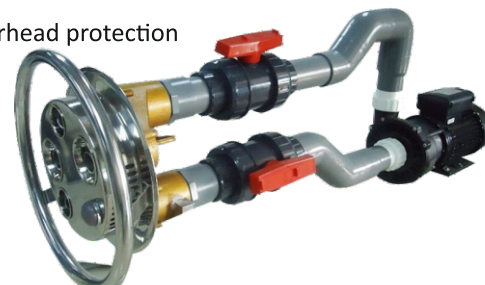

Technical Characteristics

Model	Power (KW)	Voltage	Connection Size (mm)	Water Capacity (L/Min)	Jet Material
HSJET-3000	3	220/380	75	70	Bronze / Stainless Steel