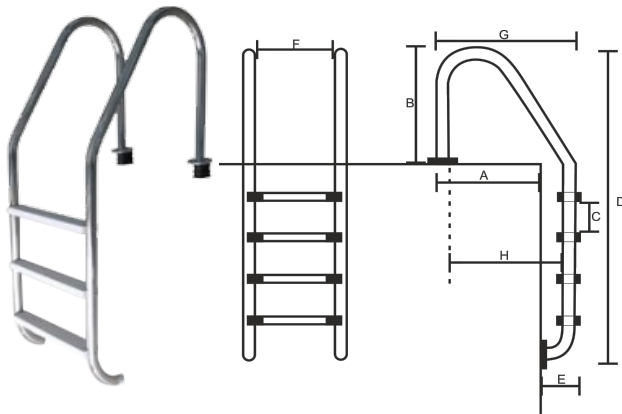

Swimming Pool Ladders

HOF Series Ladders