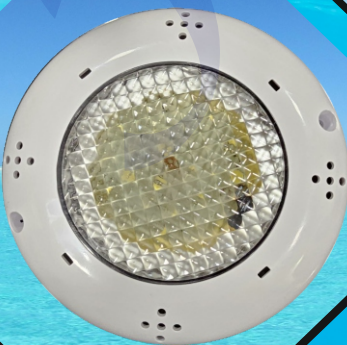

Halbert[®]
Pool & Spa

JAPANESE TECHNOLOGY

DS WATER TECHNOLOGY

A Water Management Company

PRODUCT CATALOGUE

Halbent

INDEX

Sr. No.	Product Name	Page No
1.	Introduction	1
2.	Filtration Equipment	2, 3, 4, 5
3.	Filter Media	6
4.	Swimming Pool Pumps	7, 8, 9, 10, 11
5.	Pool Fittings	12, 13
6.	Pool Cleaning Equipment	14, 15, 16, 17, 18
7.	Under Water Lights/ Lighting	19, 20, 21, 22, 23
8.	Counter Current System	24
9.	Swimming Pool Grating	25
10.	Swimming Pool Ladders	26, 27
11.	Pool Cover	28
12.	Spa & Bath Fittings	29, 30
13.	Sauna & Steam	31
14.	Pool Heating System	32, 33, 34
15.	Water Treatments/ Ozone Generators	35, 36, 37
16.	Competition Equipment	38
17.	Life Saving & Inflatable Equipments	39, 40
18.	Valves & Fittings	40
19.	Fountain Nozzles	41, 42
20.	Water Features	43, 44
21.	Swimming Pool Tiles	45, 46, 47
22.	Pool & Garden Furniture	48, 49
23.	Photo Gallery	50, 51