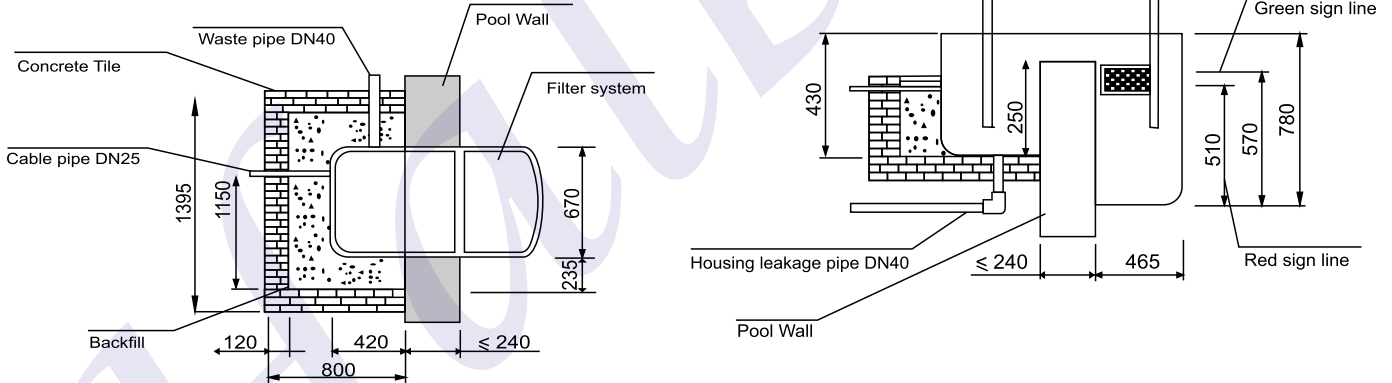

TECHNICAL CHARACTERISTICS		EQUIPMENT	
Dimensions	1110x670x780mm	Filtration Pump	1x1HP, 1x1.5HP
Flow Rate	10m³/h, 15m³/h, 25m³/h	Filtration Basket with Bag	1pc
Voltage	220V / 50Hz or 60Hz	Chlorine Feeder	1pc
Precision of Filtration Bag	≤ 5u	Light (warm white)	1x LED 12W/ 12V
Operating Noise	≤ 50Db	Time Controller	1pc
Material	Acrylic	Swim Jet	2pcs
Installation	Wall Mounting	Handrail (S.S.)	2pcs
Available	HPF-10 -10m³/h, HPF-15 -15m³/h HPF-25 -25m³/h, HPF-35 -35m³/h	Ozone(optional)	1pc
		Lighting System	1pc

Cartridge Filters

FEATURES:-

- ☞ Cartridge Filtration is an effective trouble free proven method of filtration.
- ☞ Single locking knob securely fastens head to filter tank.
- ☞ Attractive, durable filter head can be rotated to conveniently position pressure gauge and manual air relief.
- ☞ Injection-moulded filter tank for dependable, corrosion-free performance.
- ☞ Elevated, filtered water collector & debris sump prevents accidental by-pass of heavy debris to pool or spa when cartridge is removed for cleaning, Working pressure 2.5 kg/cm square/36 psi.
- ☞ Cartridge element can be reused after cleaning.
- ☞ Outer cover is made of reinforced plastic & cartridge element is made up of working polyester material