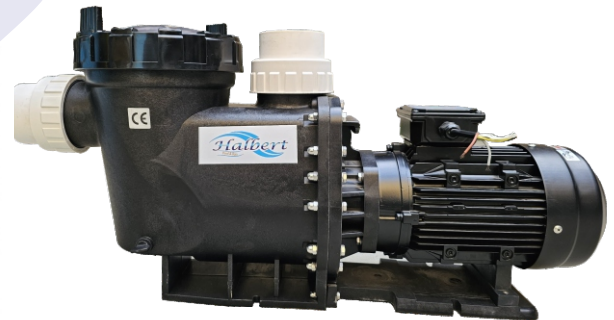

MOTOR:

1. Asynchronous, two poles
2. IP 55 protection
3. Class F insulation
4. Continuous operation
5. Single phase version built in thermal protection