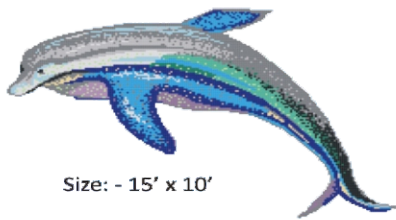

Swimming Pool Tiles

Swimming Pool Tiles Design

Size: - 15' x 10'