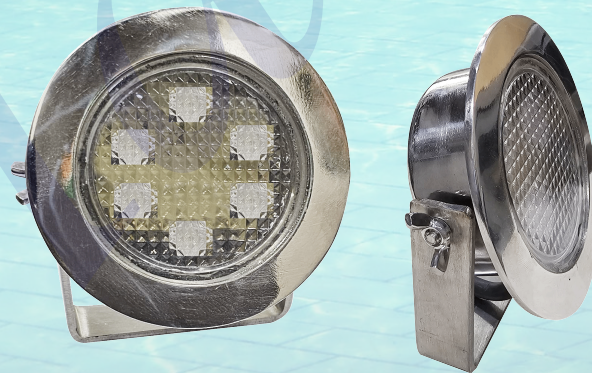

UNDERWATER Lights/ Lighting

Led Fountain Underwater Light

Model No - HFL-011
LED Fountain Underwater Light

Material SS 304, Dia Front : 105mm
Back Niche Dia : 77 mm
Thickness : 34mm
With Stand IP 68
Volts/Watts : 12V/9W
Colour : RGB/Multicolour