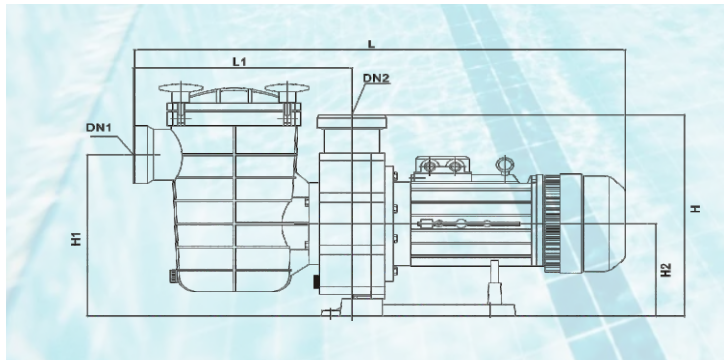

Swimming Pool Pumps

Swimming Pool Pumps