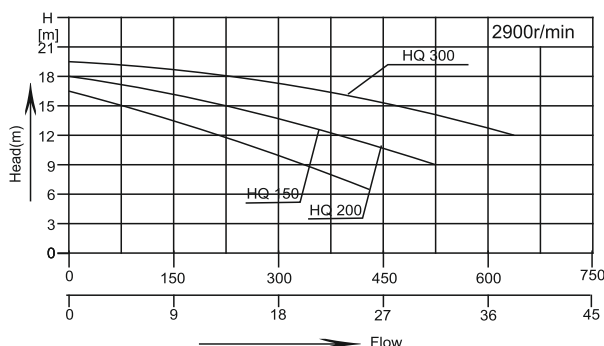

H-PB SERIES

Model	Power (P1)		Qmax (l/min)	Hmax (m)	V	Packing Size (mm)
	KW	HP				
HPB-100	0.9	1.0	350	12.5	220	675x315x420
HPB-150	1.1	1.5	380	16.5	220	675x315x420
HPB-200	1.5	2.0	500	20	220	675x315x420
HPB-300	2.2	3.0	600	22	220	675x315x420