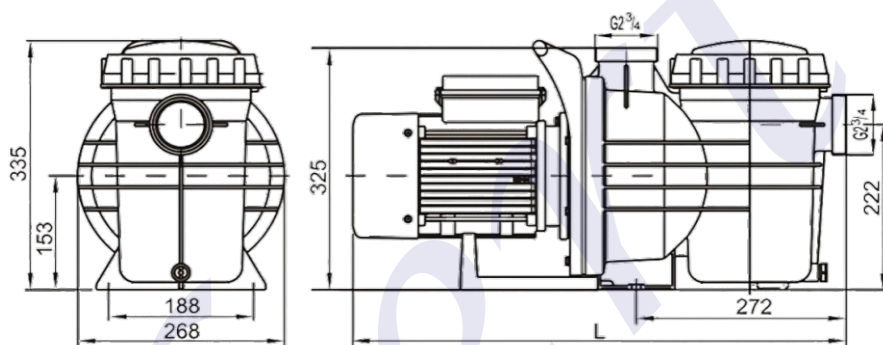

Swimming Pool Pumps

Swim 2/Swim S2 Series Pumps

Swim S2 Series heavy duty pump has delivery high flow and energy efficiency ultra performance it is suitable for commercial or domestic pool. 63mm suction and discharge. Ring lock seal is designed to eliminate suction leaks and maximize suction efficiency.