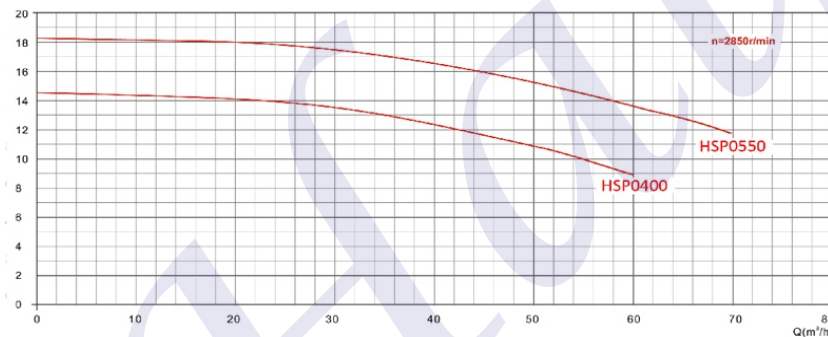

MOTOR:

1. Asynchronous, two poles
2. IP 55 protection
3. Class F insulation
4. Continuous operation
5. Single phase version built in thermal protection