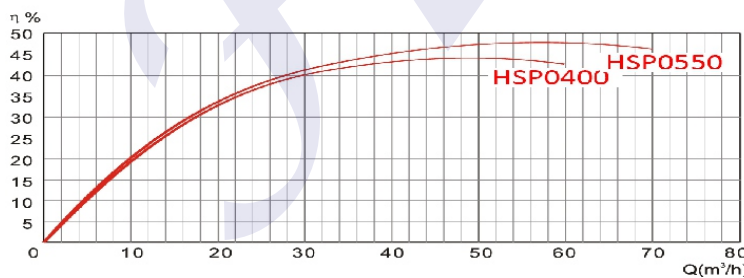

MOTOR:

1. Asynchronous, two poles
2. IP 55 protection
3. Class F insulation
4. Continuous operation
5. Single phase version built in thermal protection