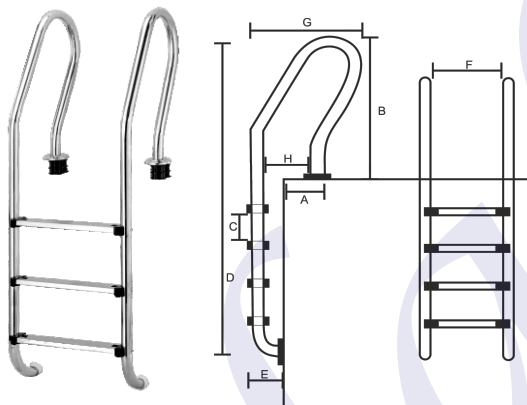

HLT Series Ladders