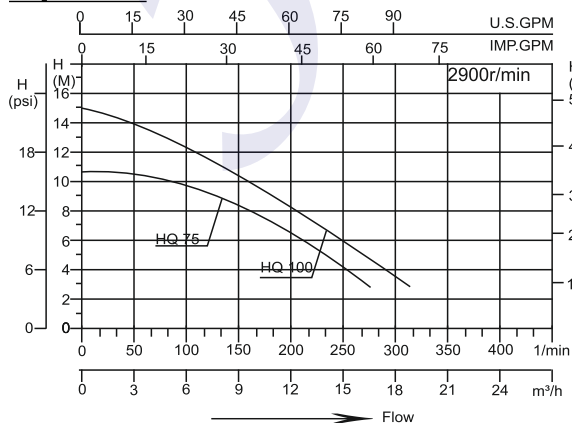

Swimming Pool Pumps

Swimming Pool Pumps

APPLICATIONS:

Jet pumps for Bath Tubs, Spa, Swimming Pools, Massage Stations and Cleaning Systems.

FEATURES:

Wet ends made up of high reinforced engineering thermal plastic with compact structure and corrosion-resistance.

- 1.5 inch Inlet and outlet.
- Highly efficient structure design for diffusor and impeller to get higher performance.
- No contact between motor shaft and liquid.
- Motor / Pump shaft has no contact with the water.
- Continuous Operations
- Mechanical Seal in SIC.

MOTOR:

2-pole induction motor Single-phase : 220-240/50Hz Single-phase with thermal protector

- a. Capacitor inset
- b. Insulation class F
- c. Protection IPX5
- d. Continuous duty

H-PC SERIES

Model	Power (P1)		Qmax (l/min)	Hmax (m)	V/Hz	(Amps)	Fitting Size (mm)	(Kg)
	KW	HP						
HPC-050	0.37	0.50	195	7	220-240/50	1.9	48.5 or 50	9.3
HPC-075	0.55	0.75	255	10	220-240/50	2.7	48.5 or 50	9.5
HPC-100	0.75	1.0	340	12.5	220-240/50	3.8	48.5 or 50	9.7
HPC-150	1.1	1.5	390	17.5	220-240/50	5.8	48.5 or 50	10.9
HPC-200	1.5	2.0	470	18.5	220-240/50	7.0	48.5 or 50	11.5

HQ SERIES

Model	Qmax (L/min)	Hmax (m)	V/Hz	Power(P1)		Fitting Size (mm)	Filter basket Volume (L)	Weight (Kg)
				KW	HP			
HQ 075	280	11	220-240/50	0.55	0.75	48.5 or 50	1	10.8
HQ 100	310	14.5		0.75	1.0			11.6