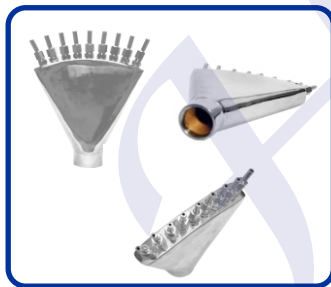

Model No:	HA-285
Finger Jet Nozzle	
Size: 1"	
Application - Fountain	
Material: Brass With multi-jet nozzle high pressure rotating and adjustable jets